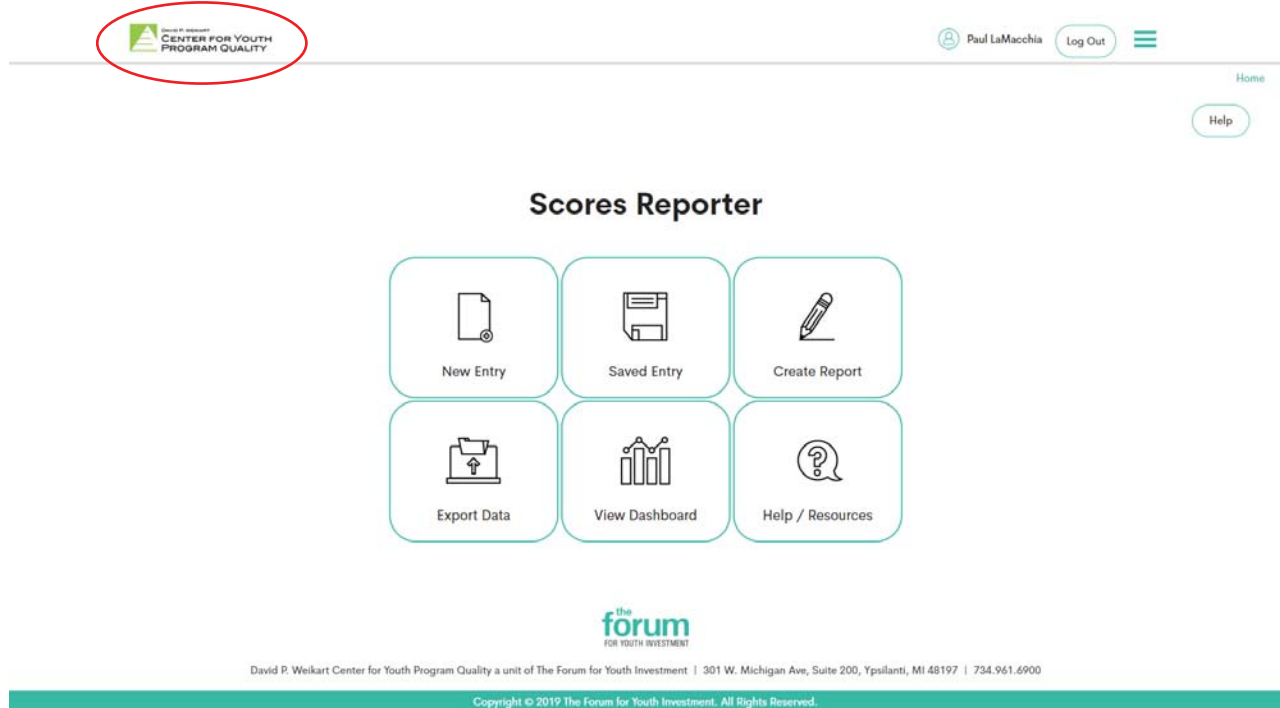

SCORES REPORTER 3.0 USER GUIDE

How do I access the main menu?

1
CLICK ON THE WEIKART
CENTER LOGO

2
CLICK ON THE SCORES
REPORTER OR LEARNING
CENTER TILES

- Once you have logged in you can access the main menu from any page or menu in Scores Reporter by clicking the Weikart Center name and logo (circled below) located in the top left corner of the page.

- From the main menu page (depicted below) you can choose to access any of the broad items that your account is set up for, such as scores reporter, and the learning center.